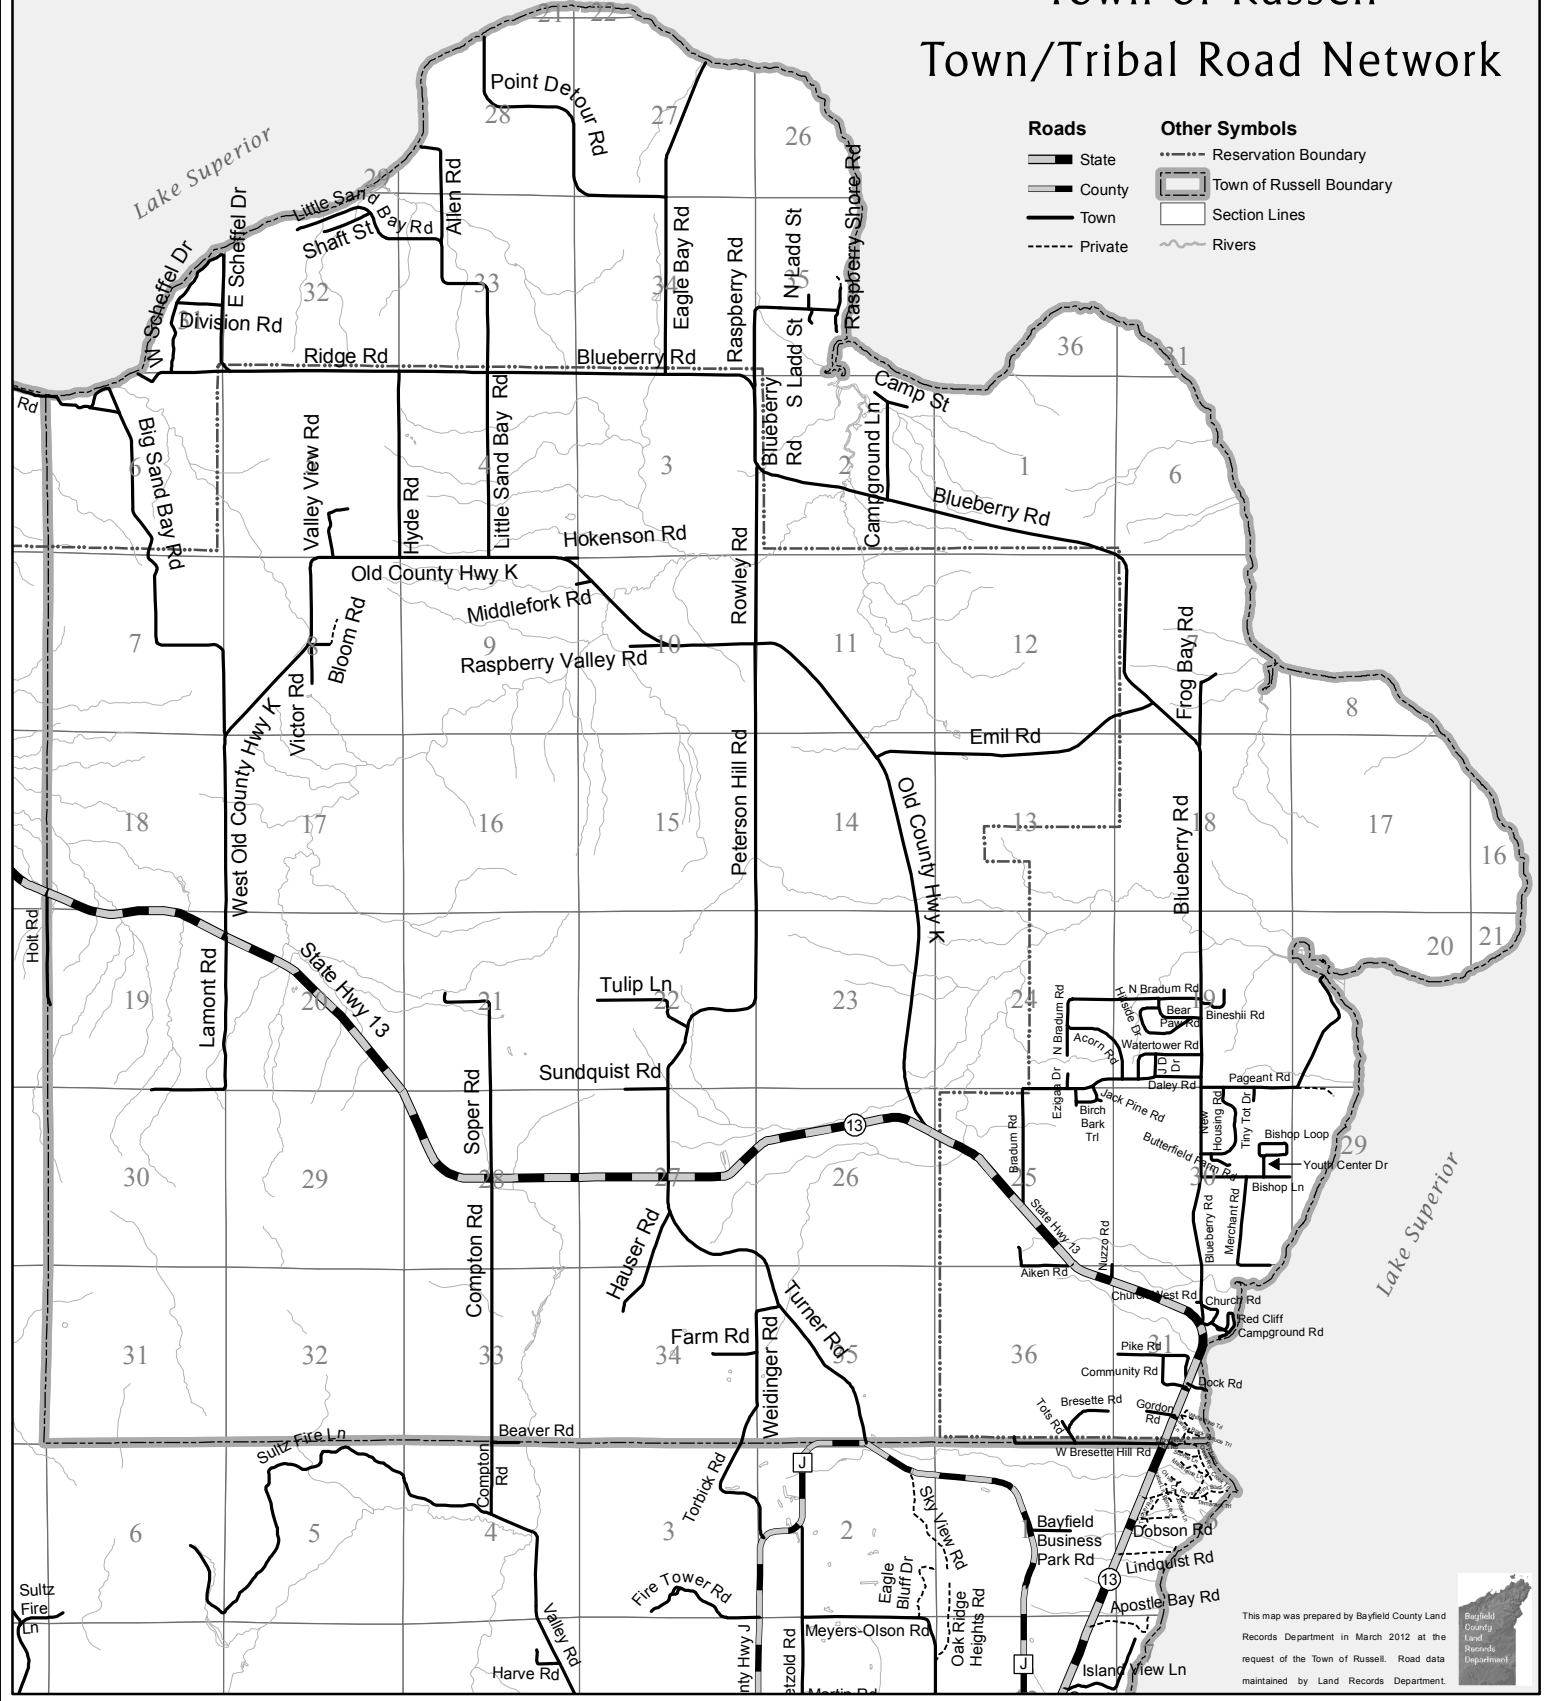

Town of Russell

Town/Tribal Road Network

- | Roads | Other Symbols |
|---------|--------------------------|
| State | Reservation Boundary |
| County | Town of Russell Boundary |
| Town | Section Lines |
| Private | Rivers |

This map was prepared by Bayfield County Land Records Department in March 2012 at the request of the Town of Russell. Road data maintained by Land Records Department.