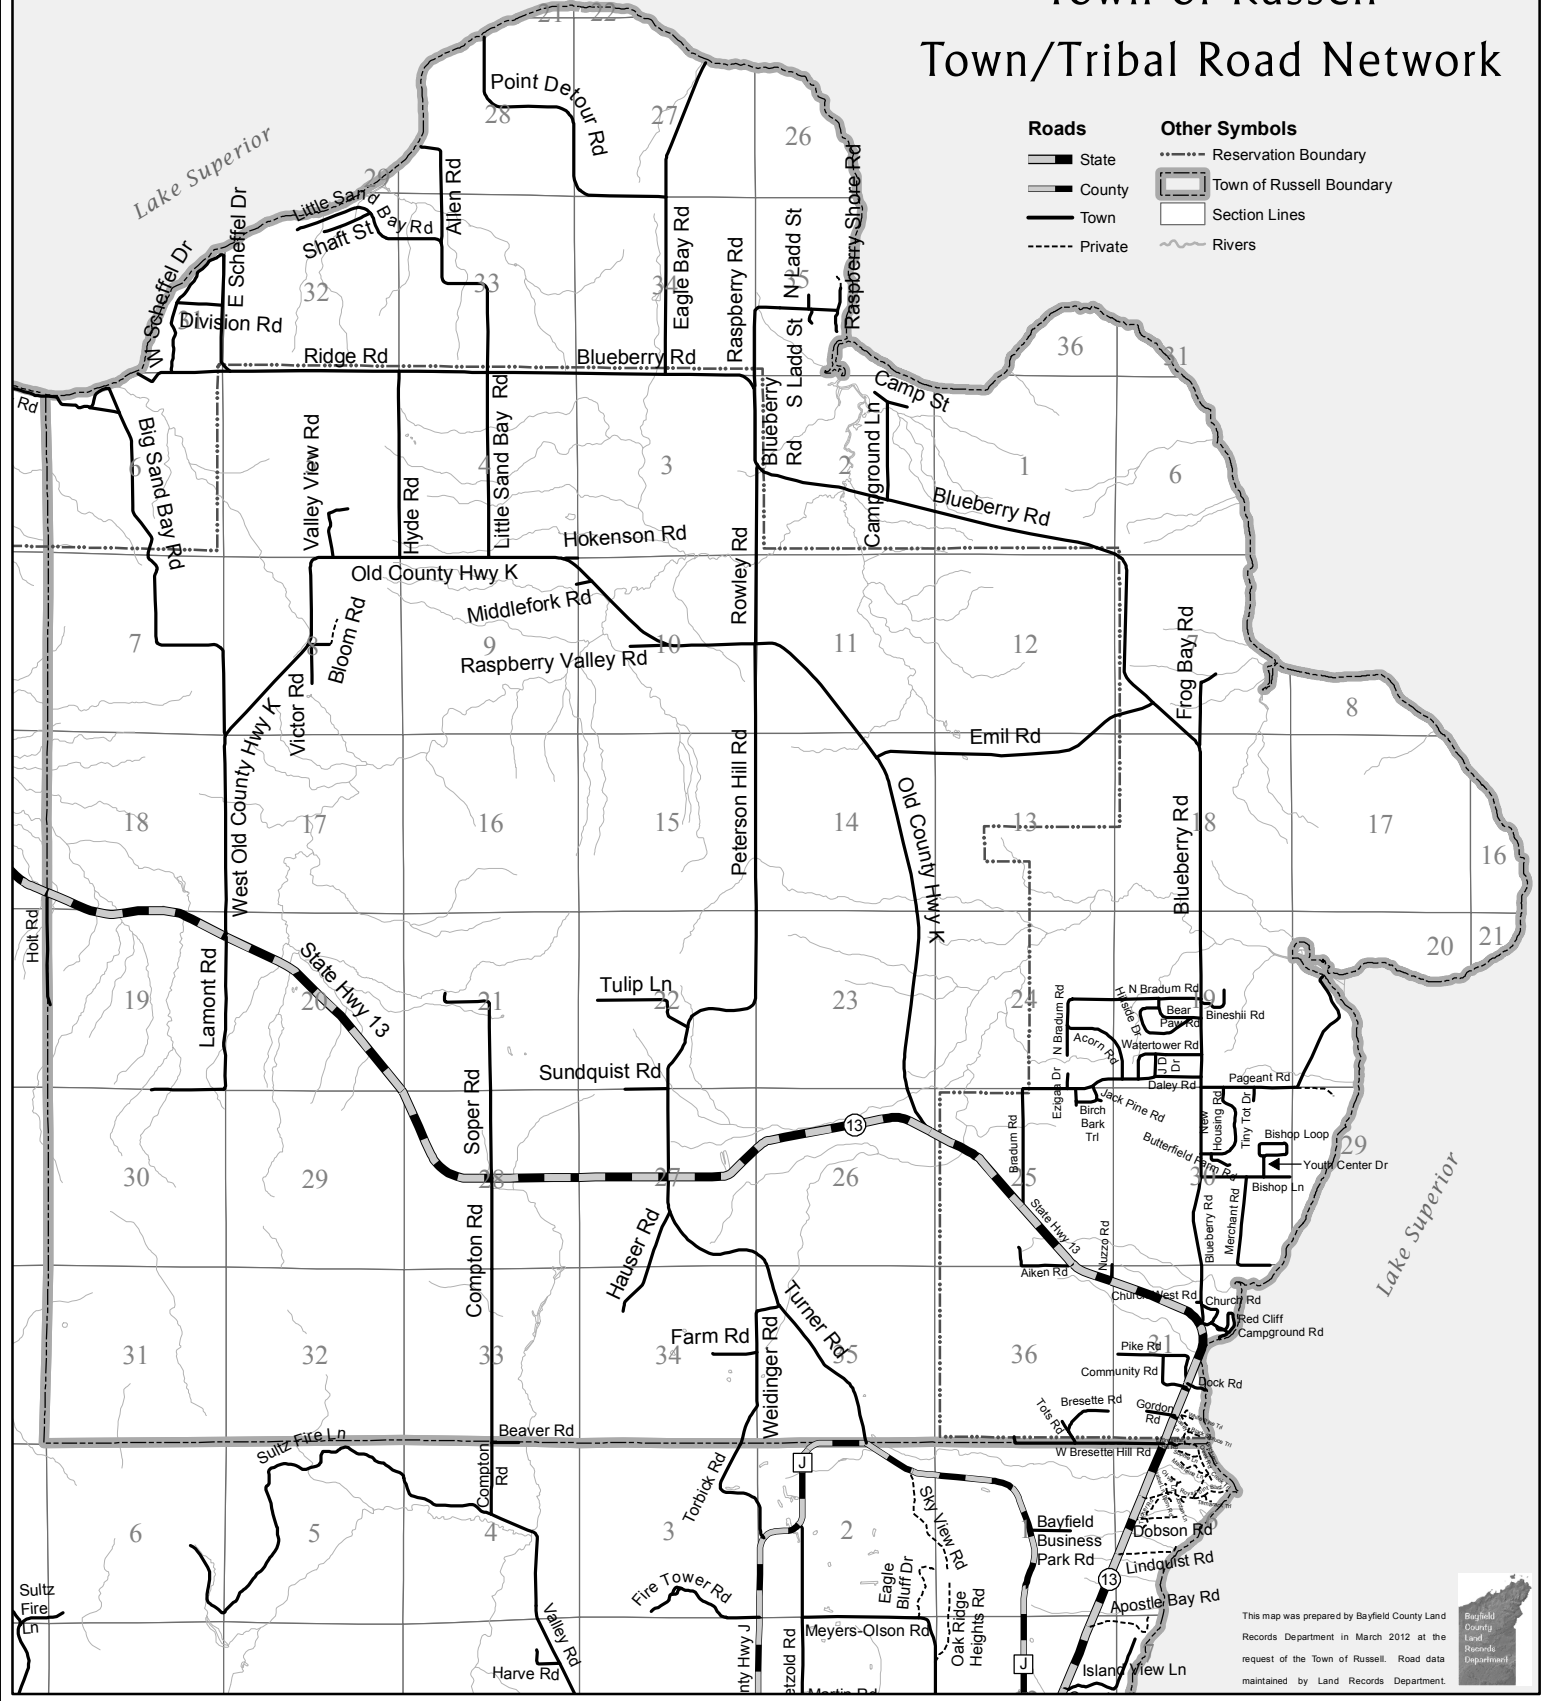

# Town of Russell

## Town/Tribal Road Network

- | Roads   | Other Symbols            |
|---------|--------------------------|
| State   | Reservation Boundary     |
| County  | Town of Russell Boundary |
| Town    | Section Lines            |
| Private | Rivers                   |

This map was prepared by Bayfield County Land Records Department in March 2012 at the request of the Town of Russell. Road data maintained by Land Records Department.